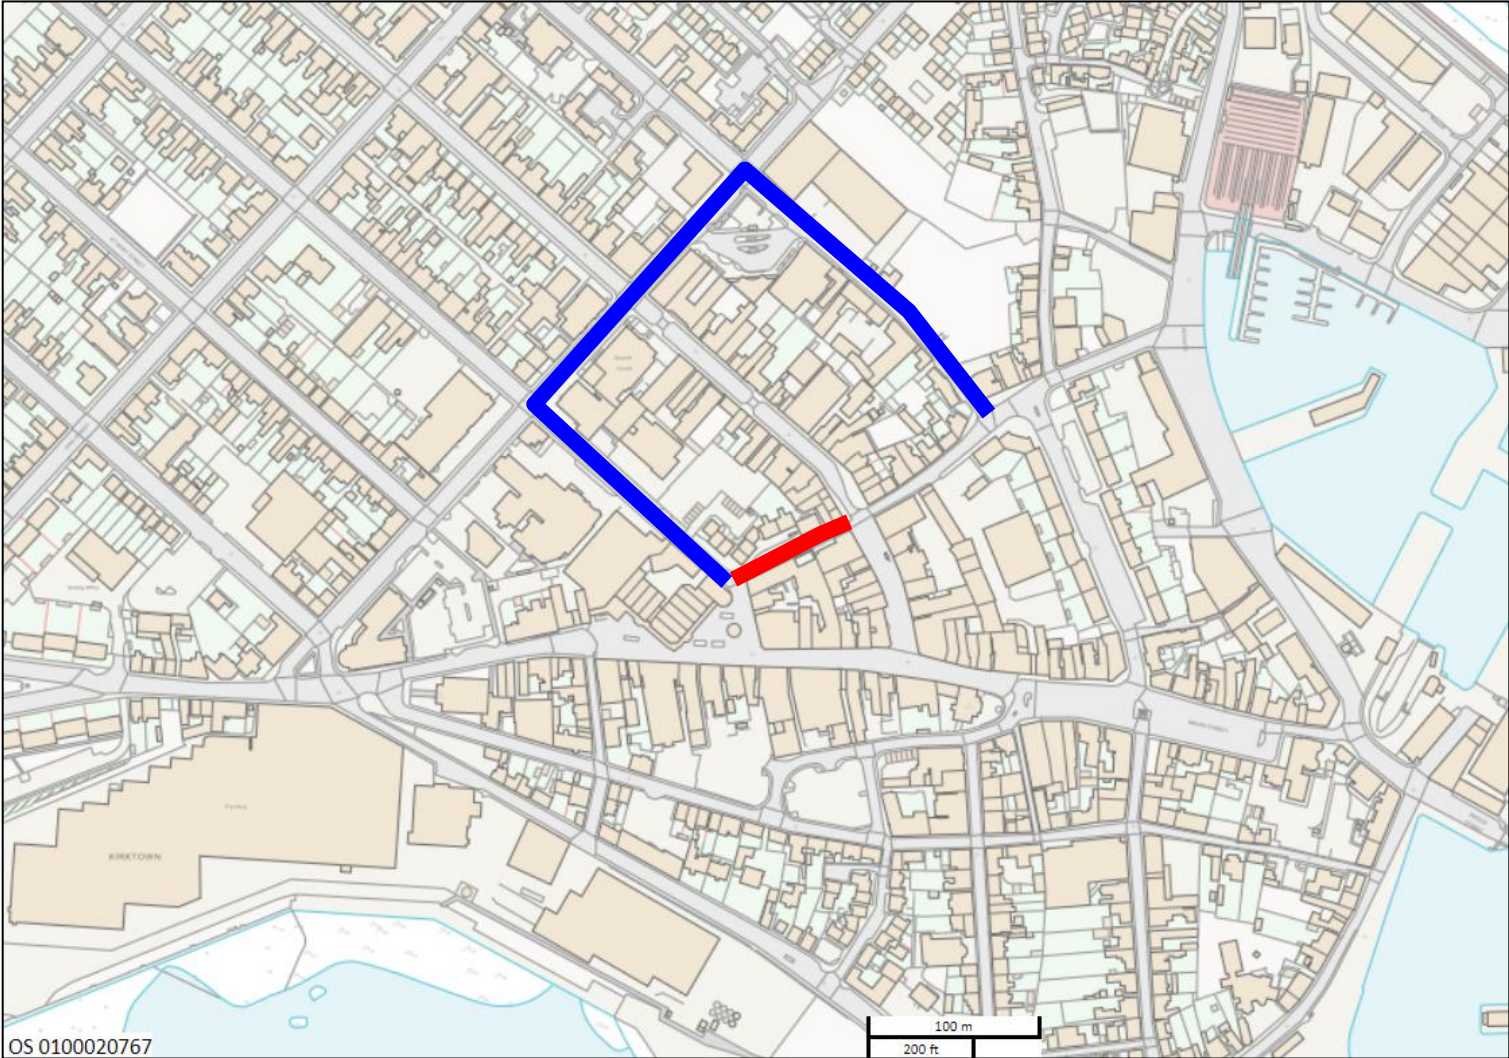

# Back Street, Peterhead – 26 June 2020

© Crown copyright. All rights reserved. Aberdeenshire Council 0100020767 2009

Closure

Diversion

Aberdeenshire Council  
Infrastructure Services

# Marischal Street and Thistle Street, Peterhead – 26 June 2020

© Crown copyright. All rights reserved. Aberdeenshire Council 0100020767 2009

Closure

Aberdeenshire Council  
Infrastructure Services