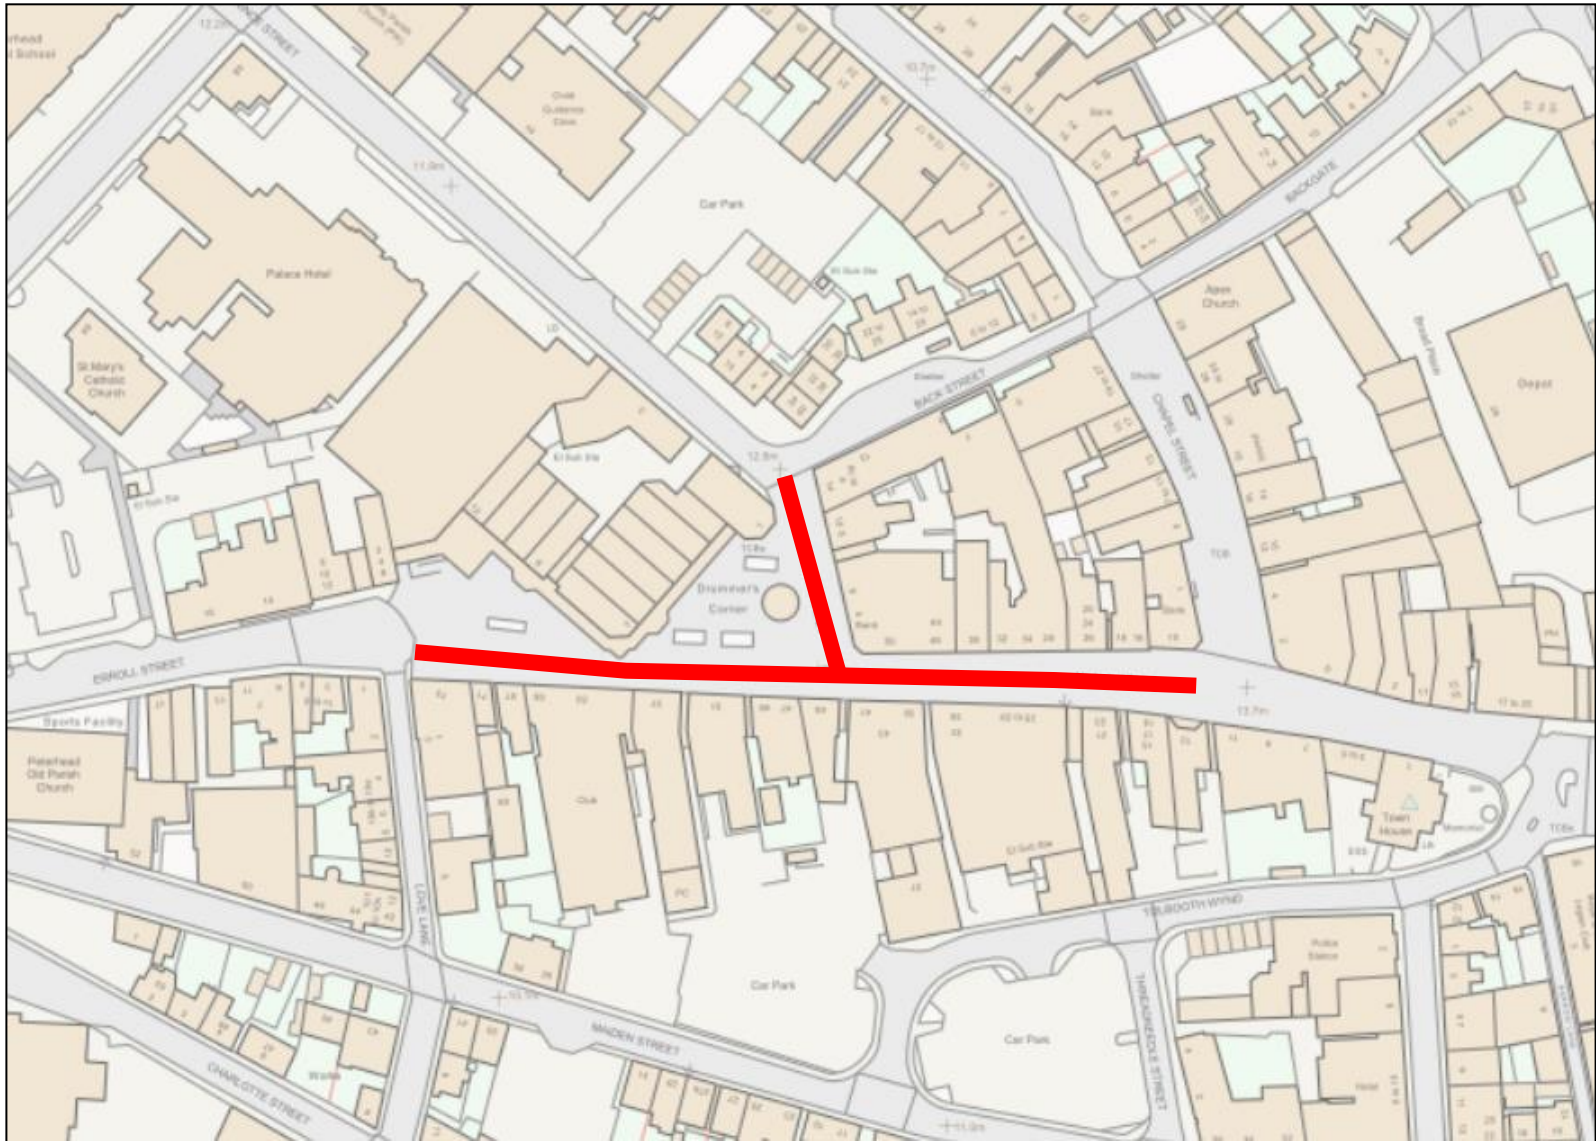

# Back Street, Peterhead – 26 June 2020

© Crown copyright. All rights reserved. Aberdeenshire Council 0100020767 2009

Closure

Diversion

Aberdeenshire Council  
Infrastructure Services

# Marischal Street and Thistle Street, Peterhead – 26 June 2020

© Crown copyright. All rights reserved. Aberdeenshire Council 0100020767 2009

Closure

Aberdeenshire Council  
Infrastructure Services